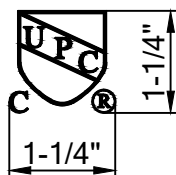

Top view

Side section view

The "cUPC" mark was stamped on the backside wall of bowi with non water solubale ink.

Unit : inch

Material : Stainless steel 304

Model No:	NW-3219S
Product:	Stainless Steel Sink
The thickness of products:	16 gague