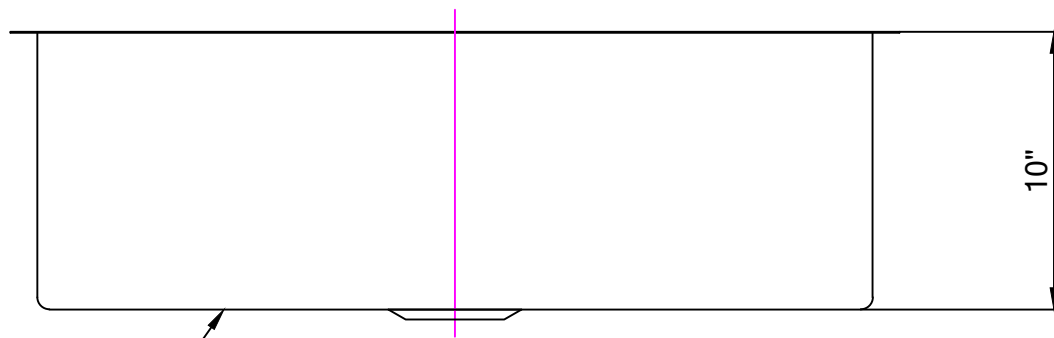

Top view

Side section view

The "cUPC" mark was stamped on the backside wall of bowi with non water solubale ink.

Unit : inch

Material : Stainless steel 304

Model No:	NW-3219S
Product:	Stainless Steel Sink
The thickness of products:	16 gague